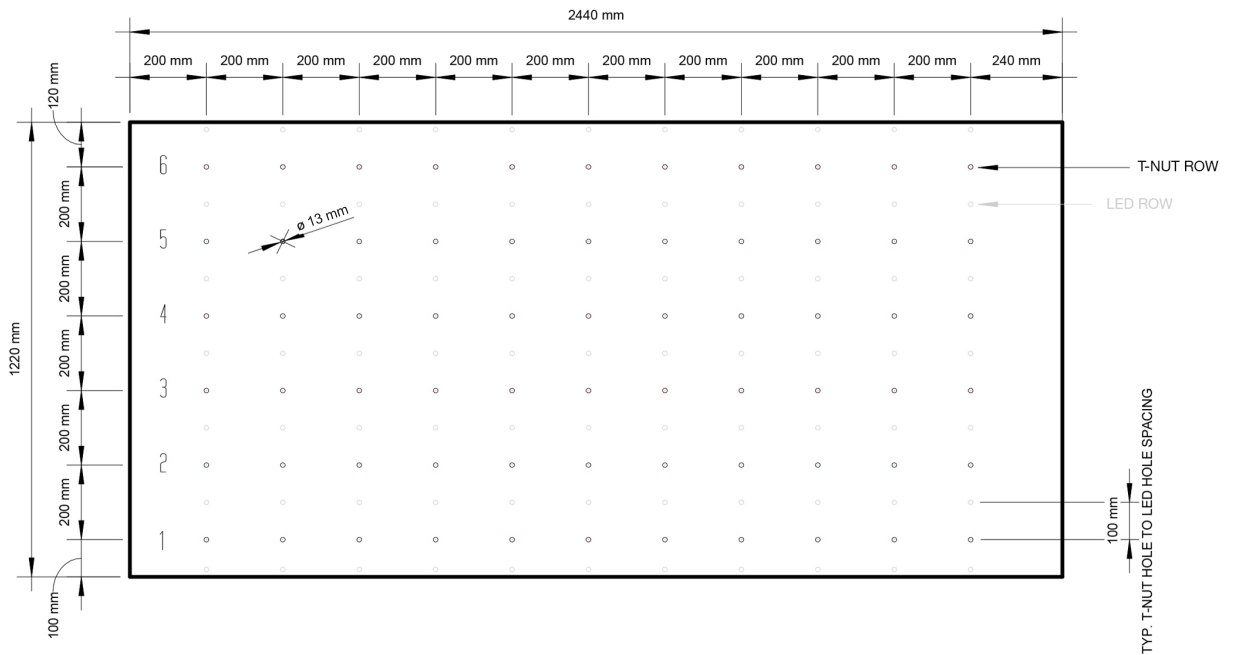

MOONBOARD

KICKER PANEL

LOWER PANEL

1 (MET.)

MOONBOARD

TOP PANEL

MIDDLE PANEL

2 (MET.)

METRIC PANEL SPECIFICATIONS

MINI MOONBOARD

UPPER
PANEL

LOWER
PANEL

KICK BOARD
PANEL