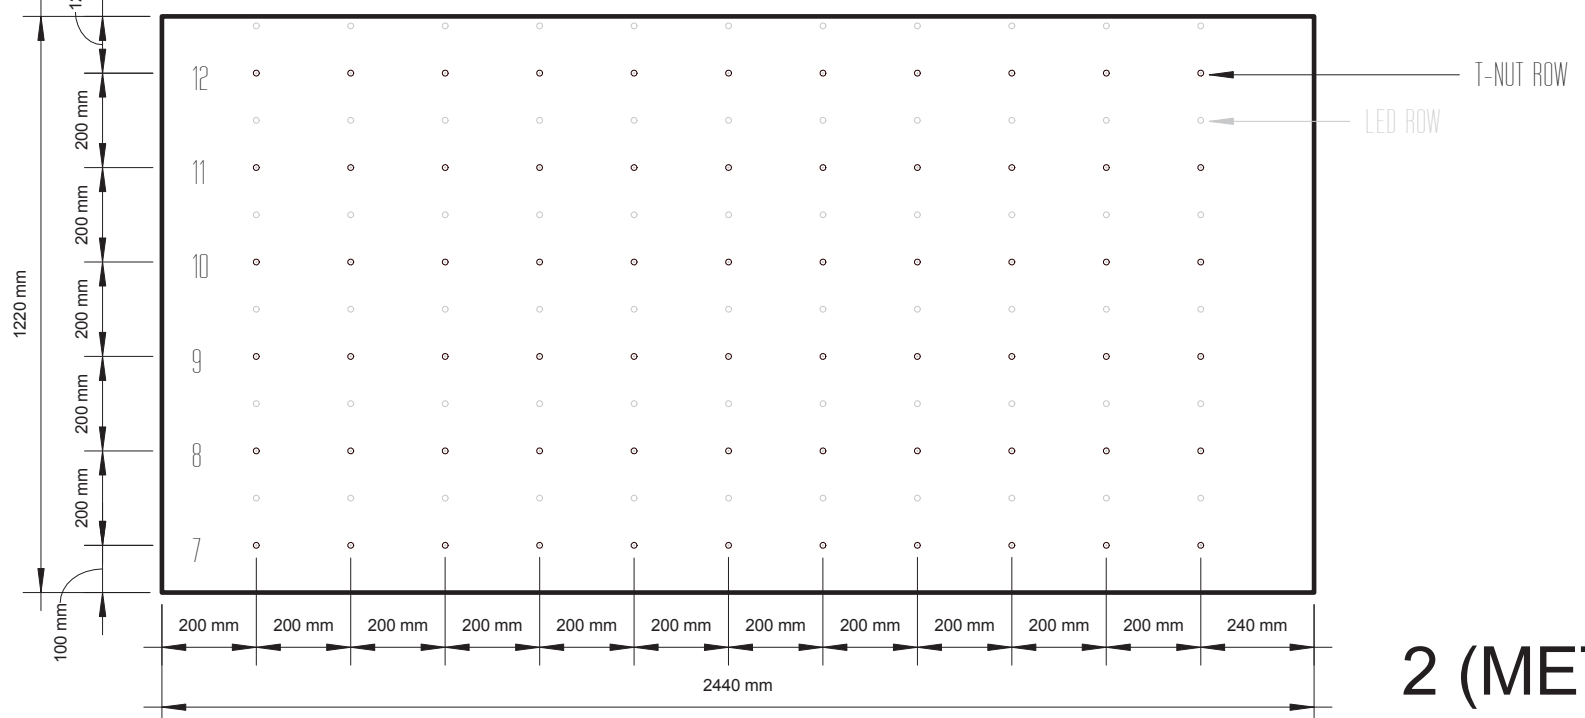

MOONBOARD

KICKER PANEL

LOWER PANEL

1 (MET.)

MOONBOARD

TOP PANEL

MIDDLE PANEL

2 (MET.)

METRIC PANEL SPECIFICATIONS

MINI MOONBOARD

UPPER
PANEL

LOWER
PANEL

KICK BOARD
PANEL