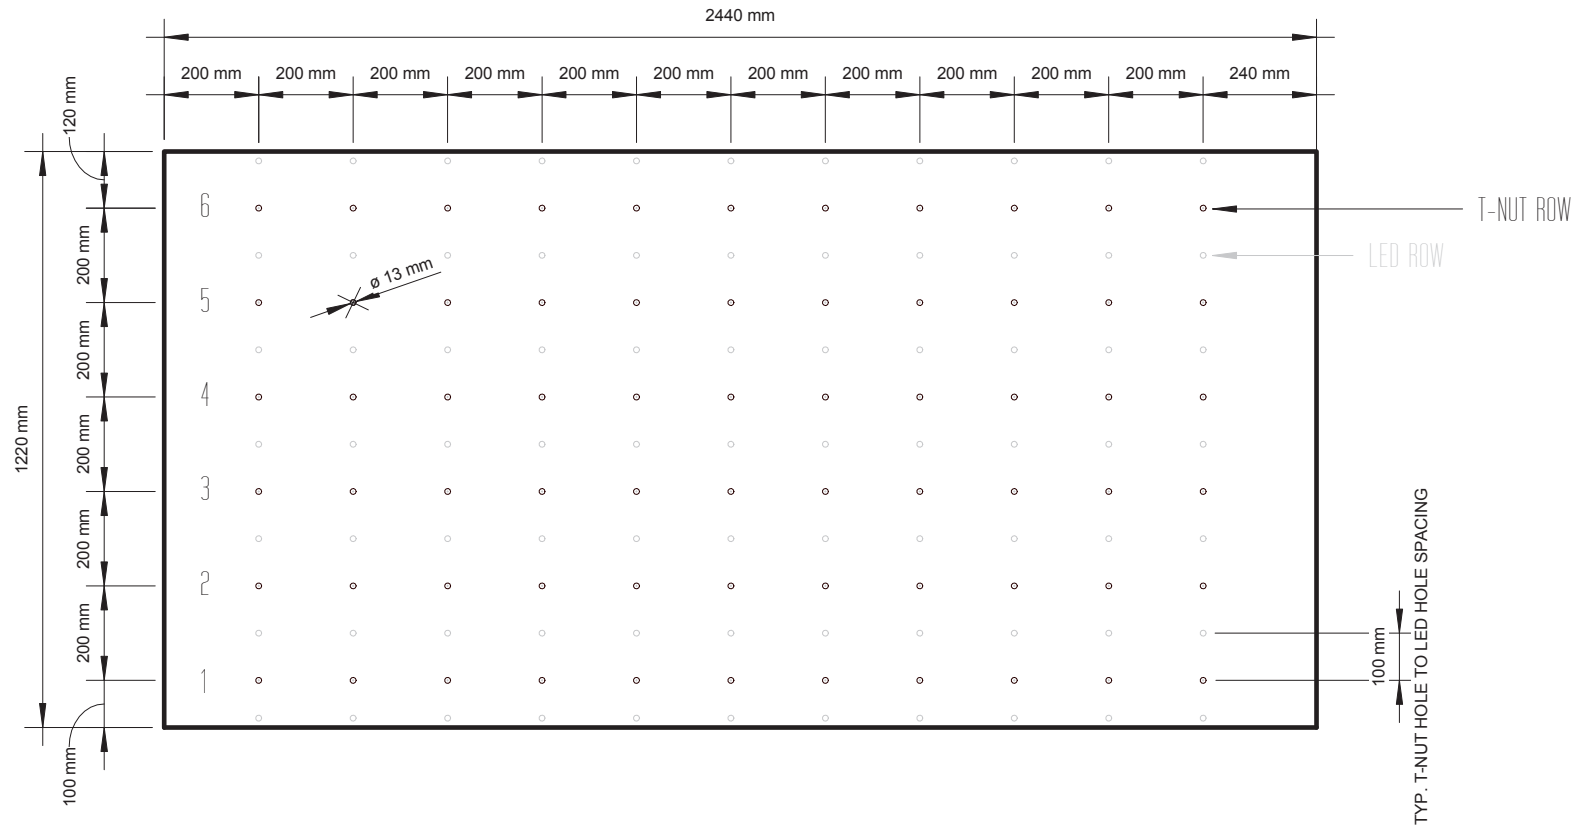

MOONBOARD

KICKER PANEL

LOWER PANEL

1 (MET.)

MOONBOARD

TOP PANEL

MIDDLE PANEL

2 (MET.)

METRIC PANEL SPECIFICATIONS

MINI MOONBOARD

UPPER
PANEL

LOWER
PANEL

KICK BOARD
PANEL