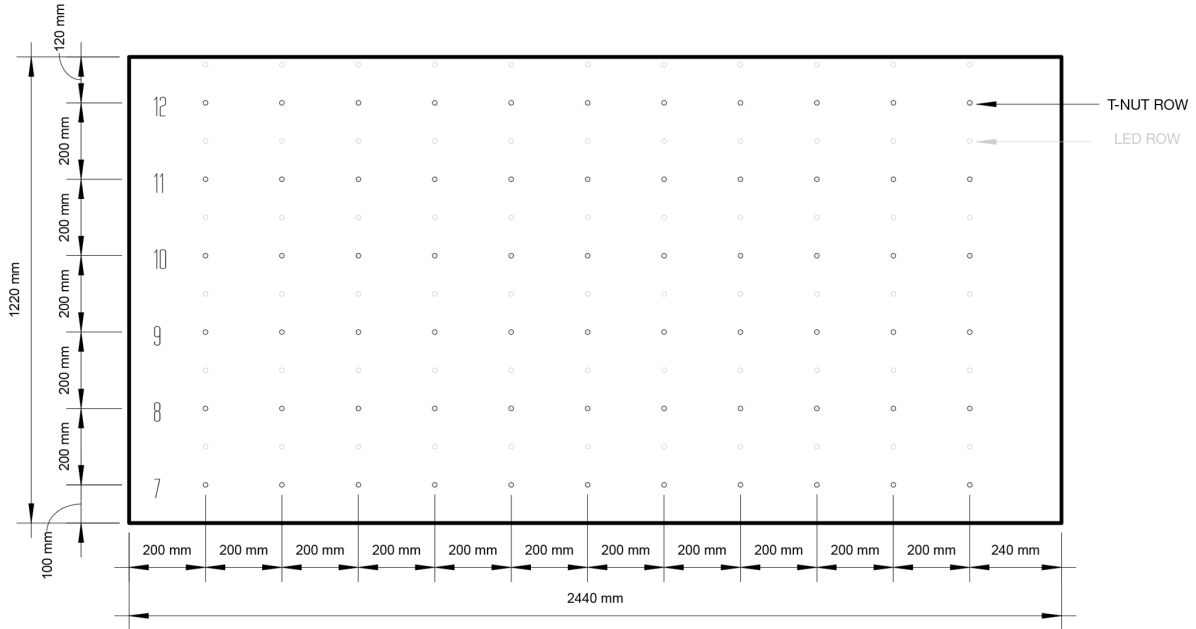

MOONBOARD

KICKER PANEL

LOWER PANEL

1 (MET.)

MOONBOARD

TOP PANEL

MIDDLE PANEL

2 (MET.)

METRIC PANEL SPECIFICATIONS

MINI MOONBOARD

UPPER
PANEL

LOWER
PANEL

KICK BOARD
PANEL