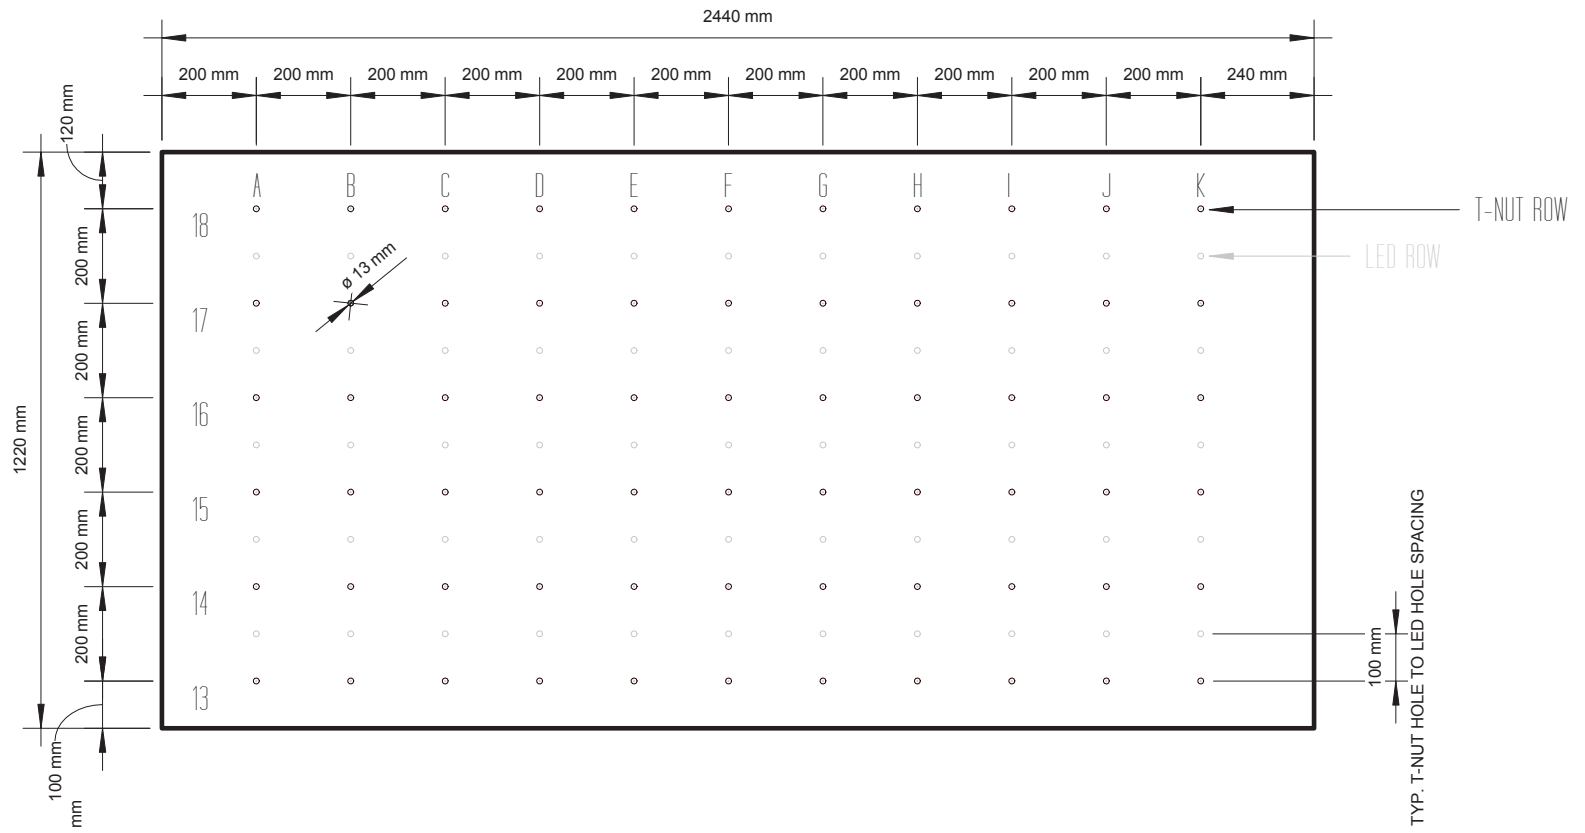

MOONBOARD

KICKER PANEL

LOWER PANEL

1 (MET.)

MOONBOARD

TOP PANEL

MIDDLE PANEL

2 (MET.)

METRIC PANEL SPECIFICATIONS

MINI MOONBOARD

UPPER
PANEL

LOWER
PANEL

KICK BOARD
PANEL