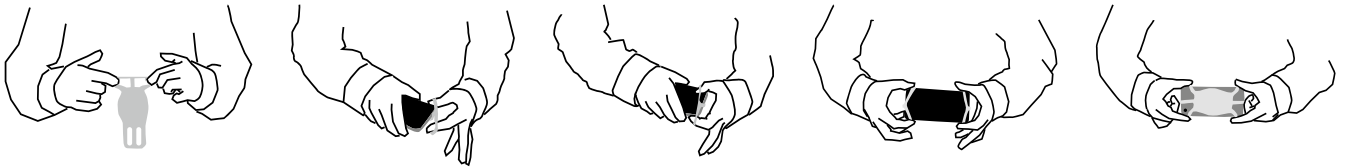

1. 5 Attach mobile phone with the help of the silicon mount to the frame. Make sure the mobile sits well and is tight to the frame.