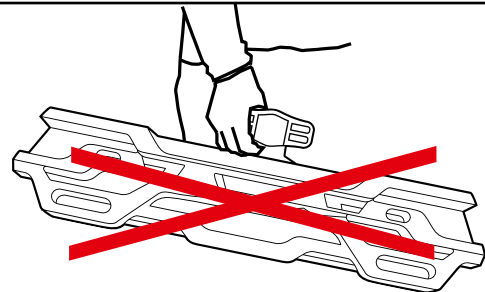

## INSTALLATION

**Important:** The mount plate and the Diamond Finger both are heavily loaded during use.

**Correct mounting** is a prerequisite for a safe training environment.

Please get informed about the consistency of the wall and **have a professional install your mount plate**. Different wall structures require different and adequate mounting solutions.

- 1 Detach mount plate from Diamond Finger.
- 2 Install the mount according to the wall structure requirements to a straight and clean section of the wall.
- 3 Attach the Diamond Finger to the mount plate according to picture.

- 4 Attach silicon mount to your mobile phone as on illustration.

- 5 Attach mobile phone with the help of the silicon mount to the frame. Make sure the mobile sits well and is tight to the frame.

### Warning misuse

Never carry the Diamond Finger on the tilt mechanism.